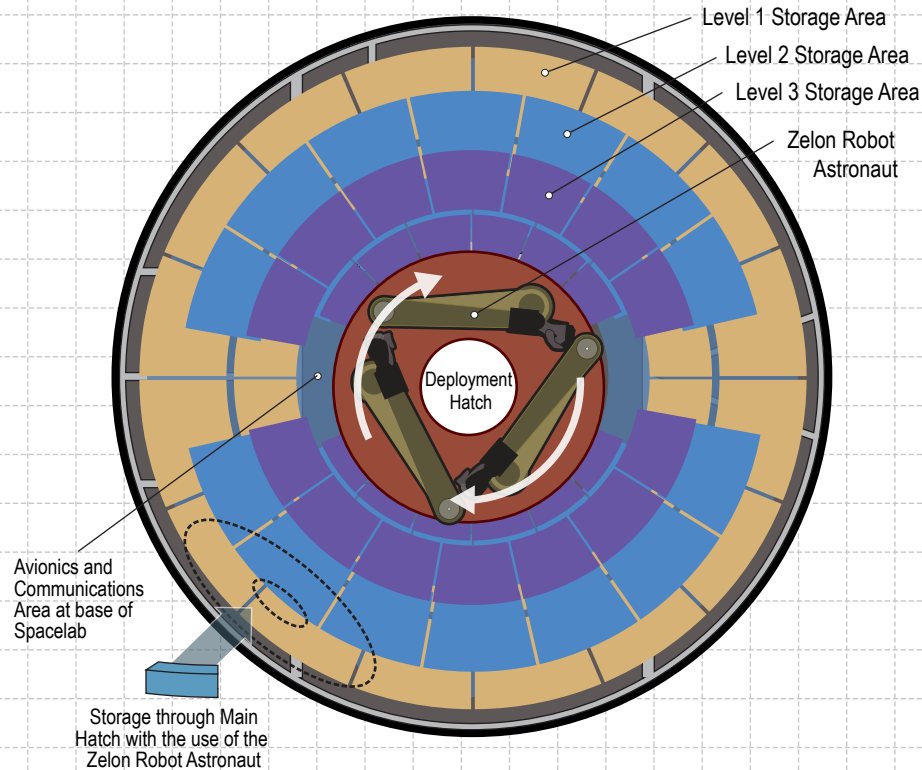

Skipper Descent System

A Descent Stage Storage Area (Top view look down)

B Attitude Control System (Top view look down)