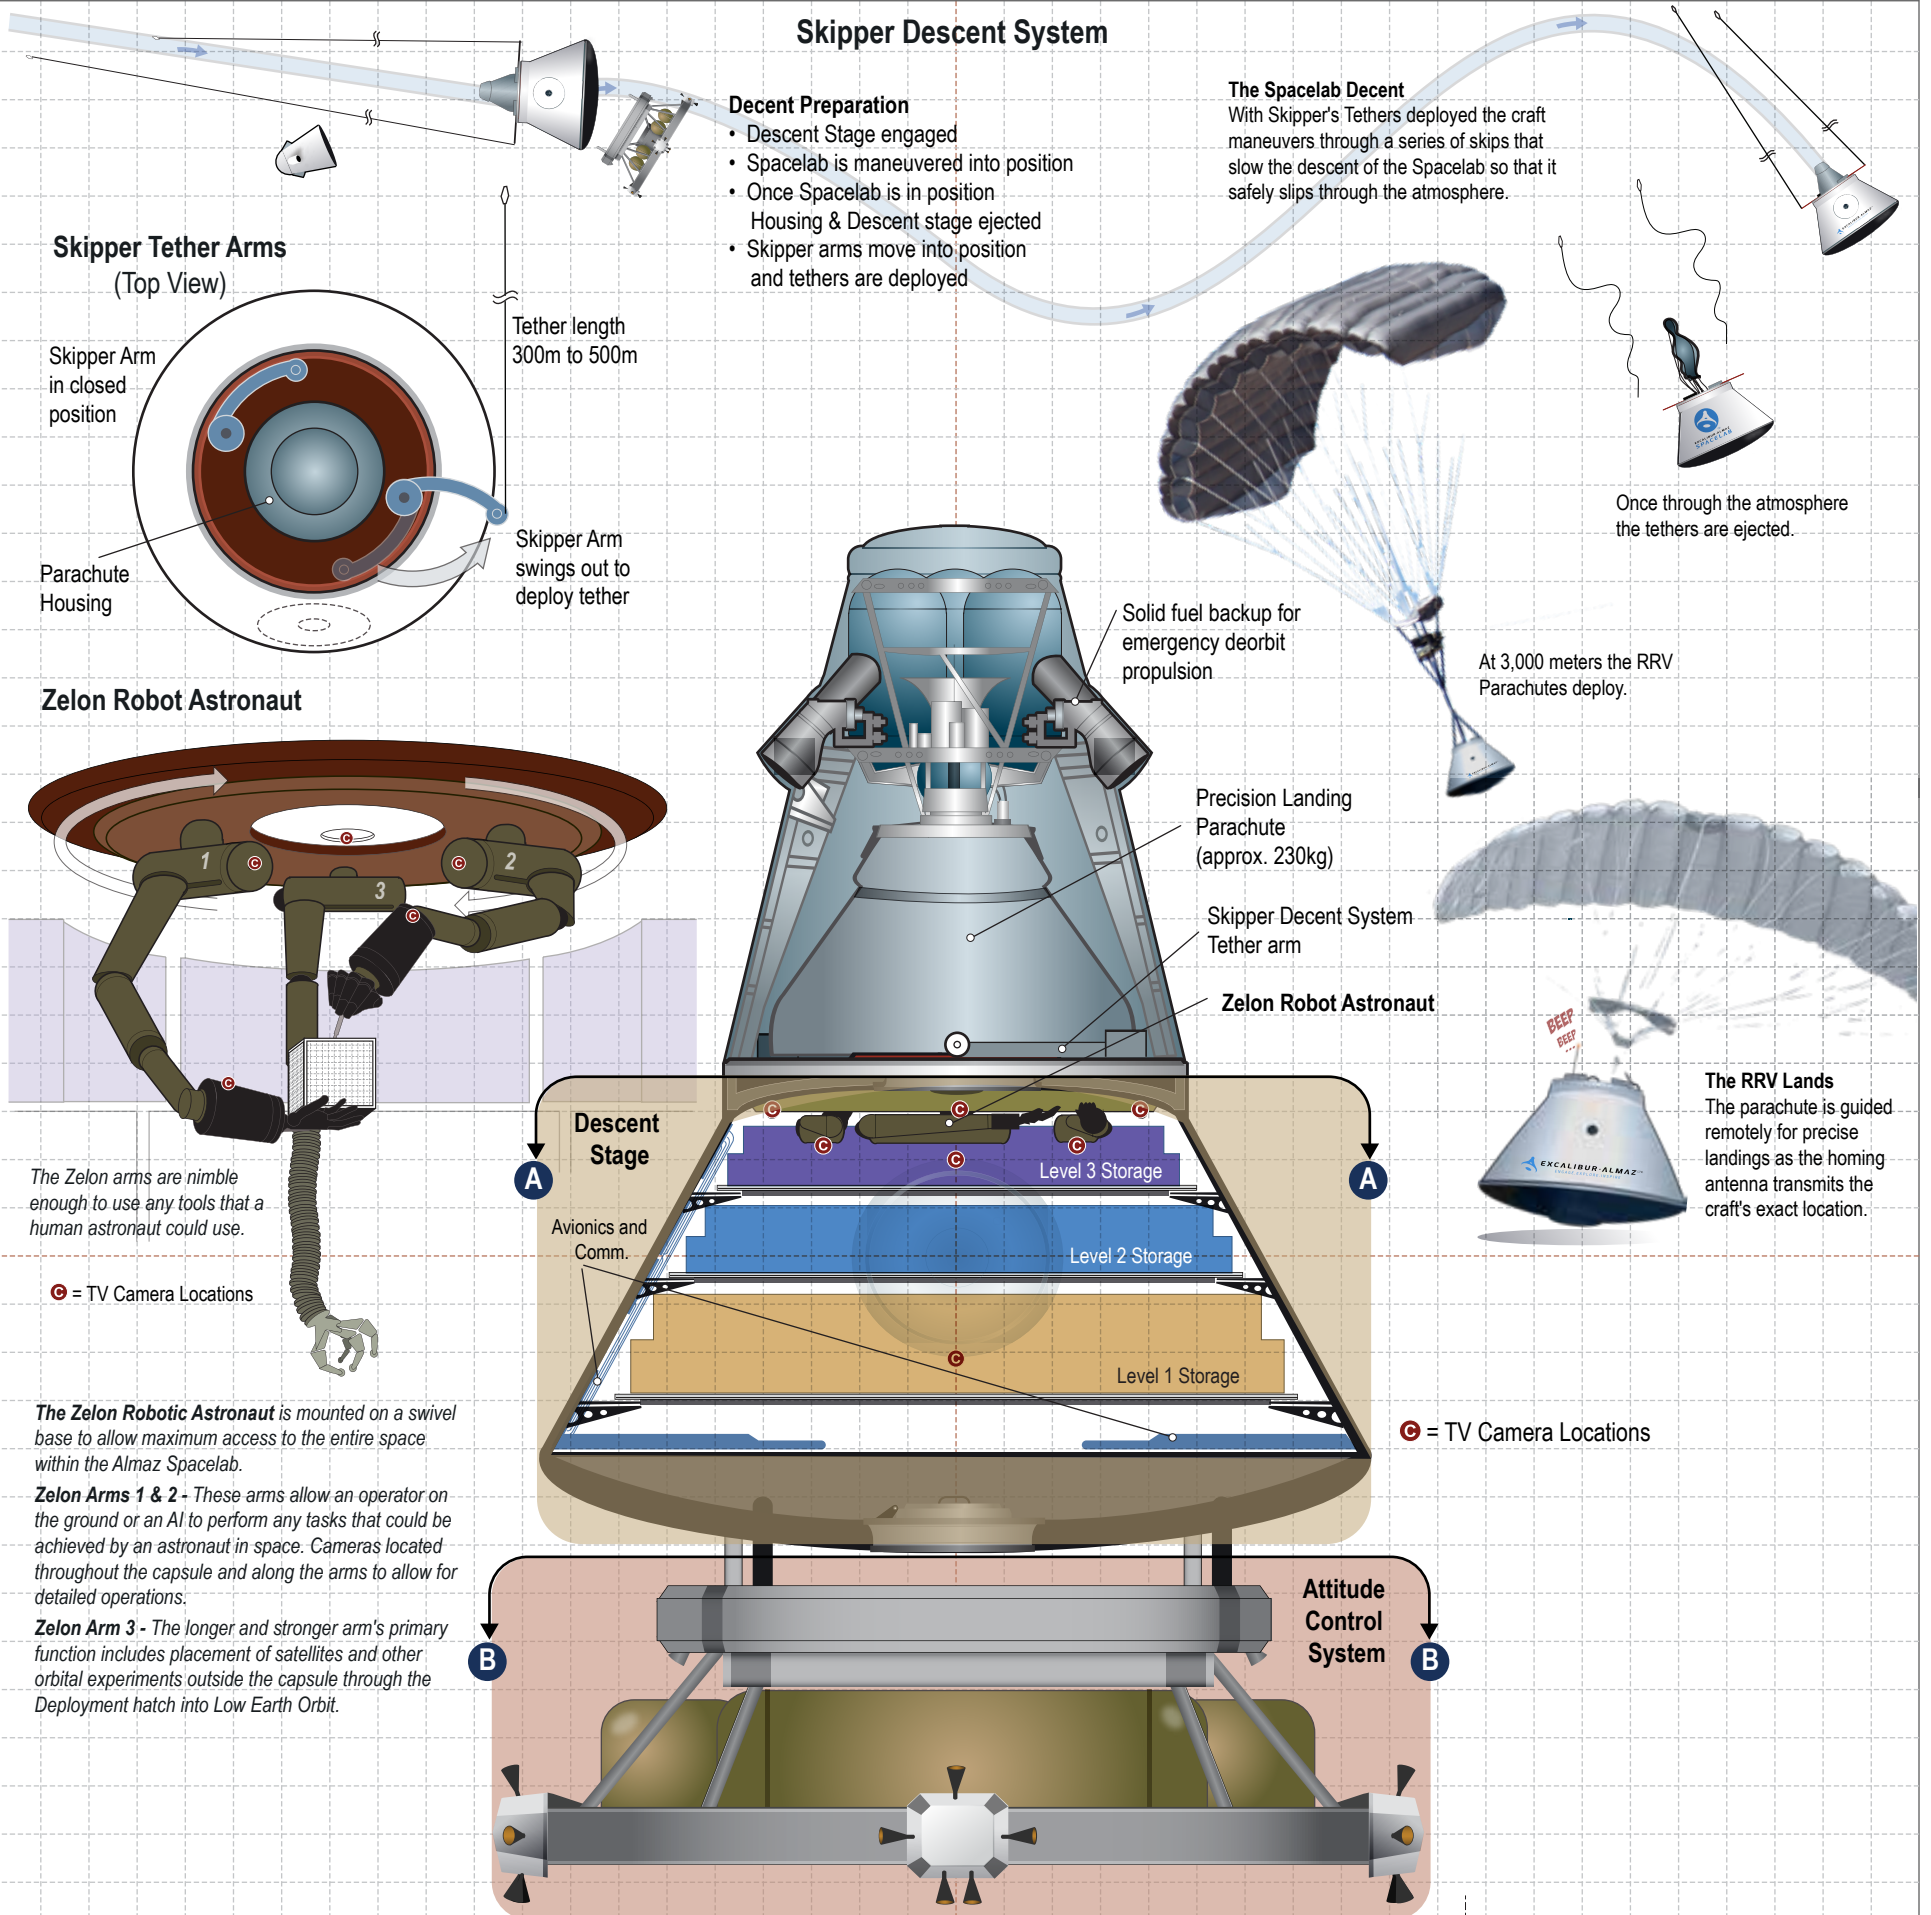

Skipper Descent System

A Descent Stage Storage Area (Top view look down)

B Attitude Control System (Top view look down)